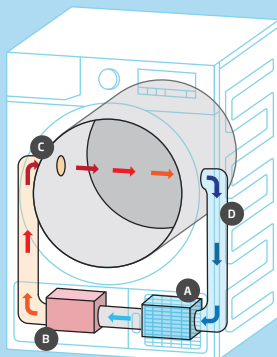

## REVOLUTIONARY CLOSED-LOOP HEAT EXCHANGE SYSTEM

Using a closed-loop heat exchange system, the Beko Heat Pump Dryer uses lower temperatures to dry your laundry, saving you money on energy bills and dramatically reducing wear and tear on clothing. Beko's heat pump technology pumps warm dry air into the drum to mix with moisture-laden laundry. The moist air leaves the drum, passing through the evaporator where air is cooled and loses its humidity. The remaining air is reheated in the condenser (heat pump) through the exchange of compressed coolant and sent back to the drum to continue the drying process.